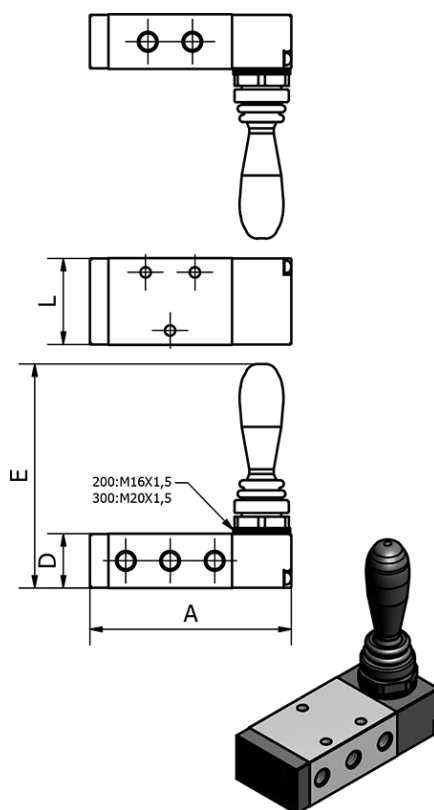

Data Sheet

Article number: 584HA230E06G

Description: Hand lever valve, type 4HA230E-06-G
port 30E - 5/3, exhaust center

Measures

A	= 100.5
D	= 22
E	= 90.5
L	= 35
Port	= G1/8"
Port exit	= G1/8"
Port supply and blowdown	= G1/8"